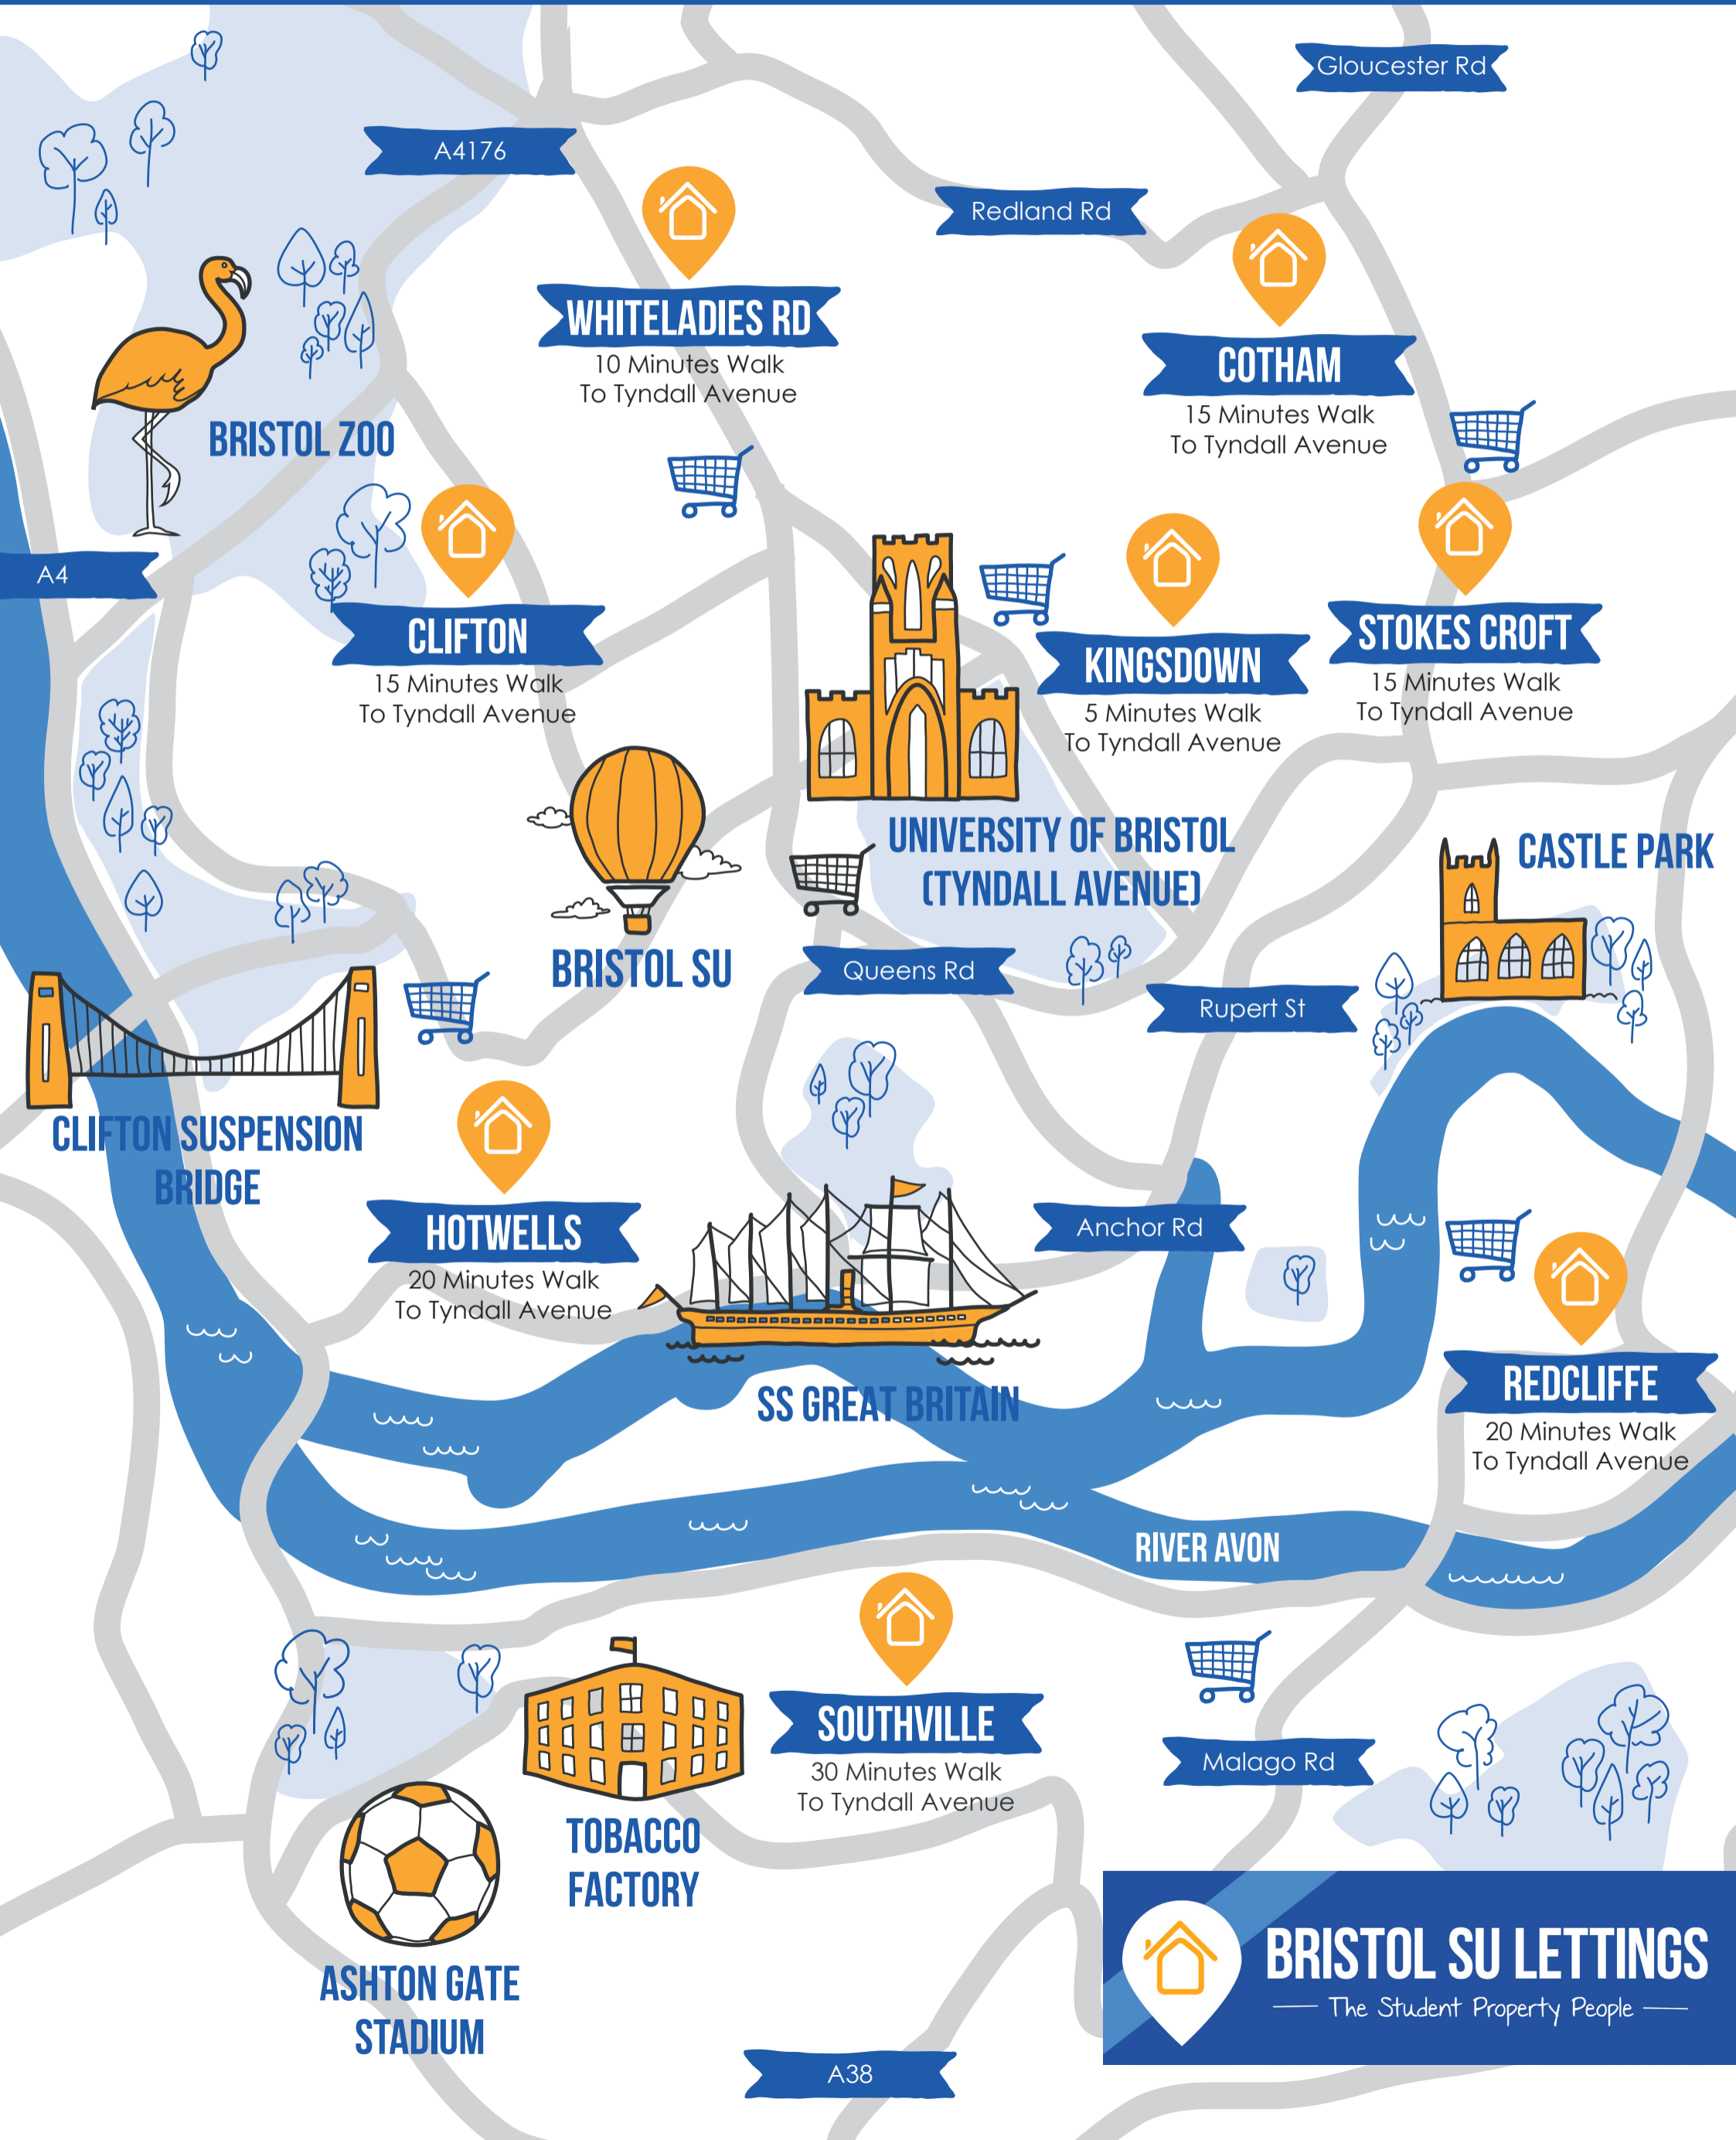

BRISTOL - A CITY OF VILLAGES

BRISTOL ZOO

WHITELADIES RD

10 Minutes Walk
To Tyndall Avenue

COTHAM

15 Minutes Walk
To Tyndall Avenue

CLIFTON

15 Minutes Walk
To Tyndall Avenue

KINGSDOWN

5 Minutes Walk
To Tyndall Avenue

STOKES CROFT

15 Minutes Walk
To Tyndall Avenue

**UNIVERSITY OF BRISTOL
(TYNDALL AVENUE)**

BRISTOL SU

Queens Rd

Rupert St

CASTLE PARK

**CLIFTON SUSPENSION
BRIDGE**

HOTWELLS

20 Minutes Walk
To Tyndall Avenue

Anchor Rd

SS GREAT BRITAIN

REDCLIFFE

20 Minutes Walk
To Tyndall Avenue

RIVER AVON

SOUTHVILLE

30 Minutes Walk
To Tyndall Avenue

Malago Rd

**TOBACCO
FACTORY**

**ASHTON GATE
STADIUM**

BRISTOL SU LETTINGS

— The Student Property People —